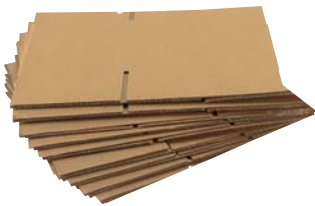

Suspension Packaging™

All your packaging needs in a flat box.

OPEN

DROP

SHIP

Re-seal-able adhesive strip secures the pouch for shipment.
• No peanuts • No pop corn

Suspension Packaging delivers everything you need in a stack of flat boxes.
Reduce warehouse space, reduce packaging materials.

Environmentally Green

Source reduction, Eliminates Void-fill, Reusable, and Recyclable.

Customer Friendly ...they will thank you.

Clear presentation, easily unpacked, and reusable.

Cost Effective

Lower material cost, Reduces labor, Eliminates void-fill, and one size fits-all solution

Versatility

Virtually any size, any shape, and any weight.

Securitized Shipping

Easy inspection and tamper proof.

Suspension Packaging, a part of Packaging and Crating Technologies.

150 Mattatuck Heights Road, Waterbury, CT 06705